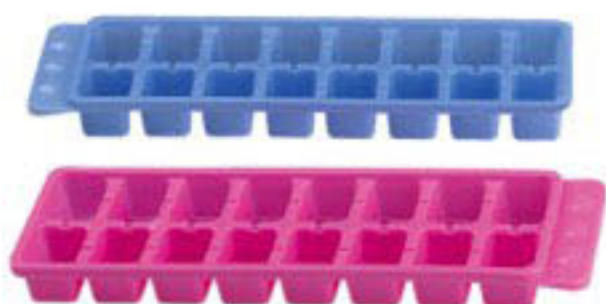

16 CUBES
250mm X 81mm X
21 mm
PKG: